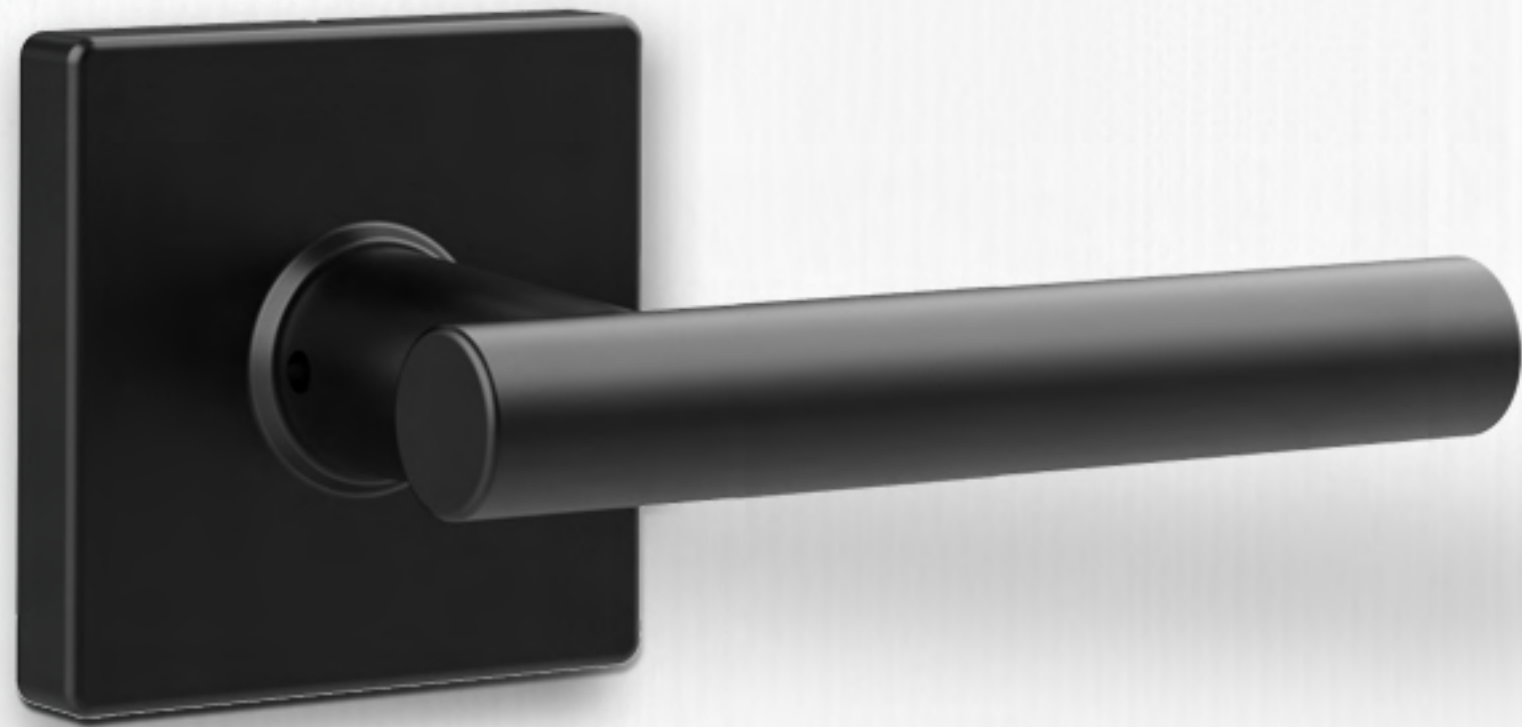

# Easy Installation

Installation is a breeze, taking less than 10 minutes with just a screwdriver.