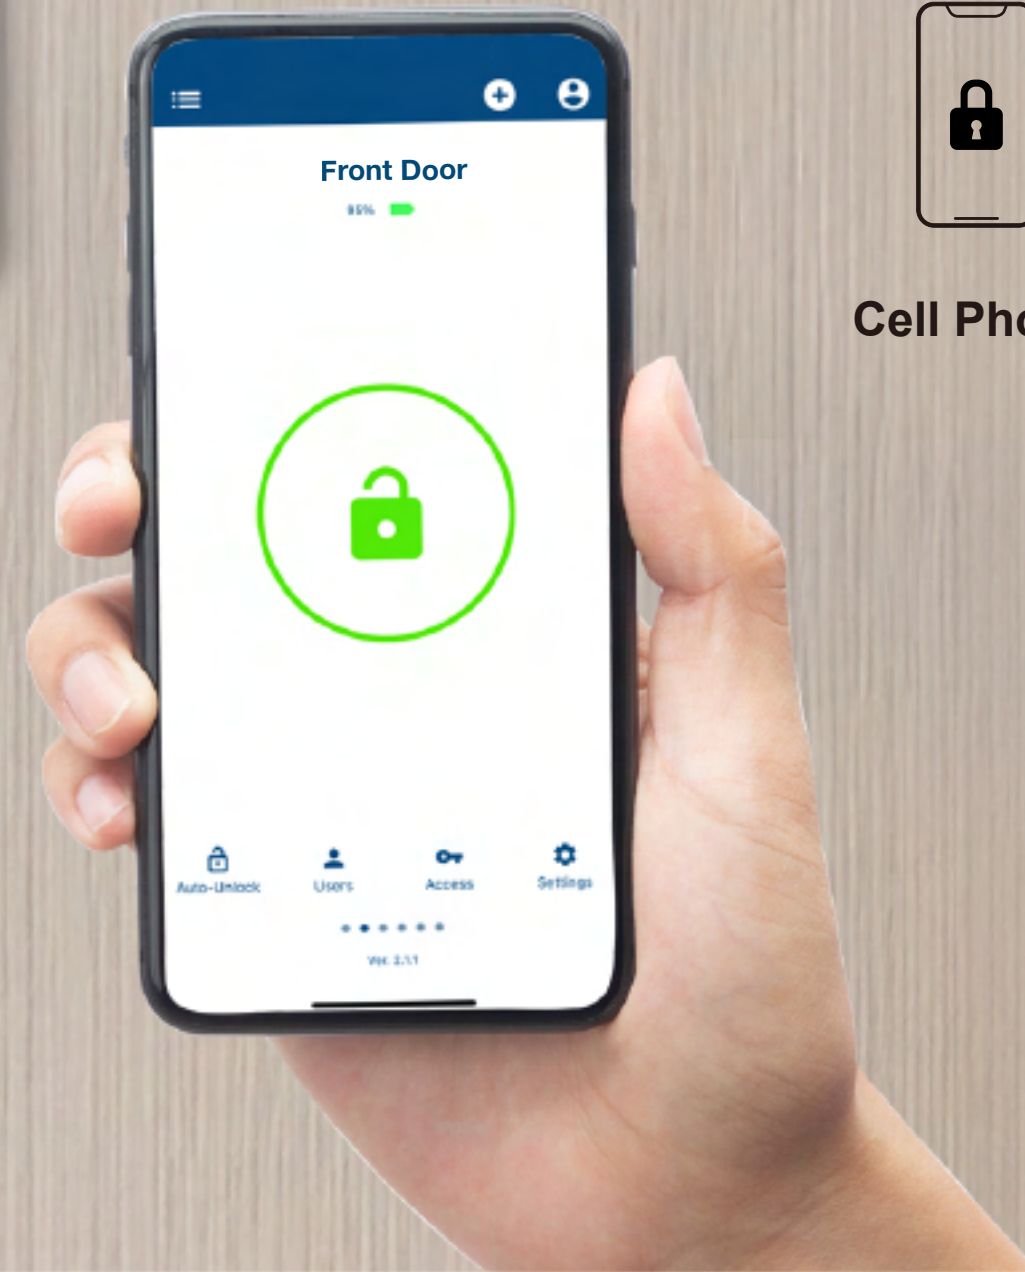

Works with iKey Connect App
Full Control with Your Smartphone

Google Play is a trademark of Google LLC. Apple and the Apple logos are trademarks of Apple Inc., registered in the U.S. and other countries. App store is a service mark of Apple Inc. The Bluetooth® word mark and logos are owned by Bluetooth SIG, Inc. Other third-party brands and names are the property of their respective owners.