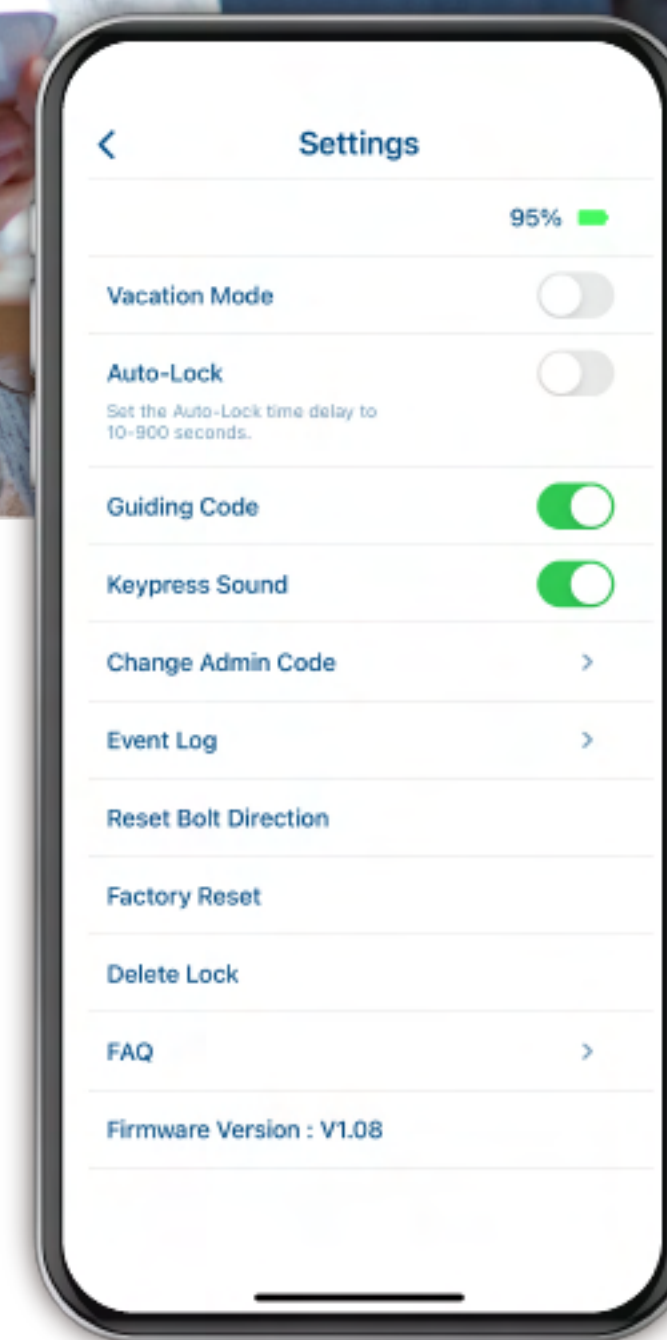

# The ikey Connect App functionalities

## Lock/Unlock with Mobile

Easily lock or unlock devices using your smartphone, replacing traditional keys and PIN codes. Enjoy quick, convenient access with a simple tap on your mobile device.

## Manage Access for Others

Grant or revoke access to your devices for family, friends, or guests. Using your mobile app, you can assign temporary or permanent permissions, ensuring only authorized individuals can access your property.

## Event Log

Keeps a detailed log of all lock/unlock activities, showing who accessed the device and when. View the full history through your mobile app, ensuring complete visibility and enhanced security.