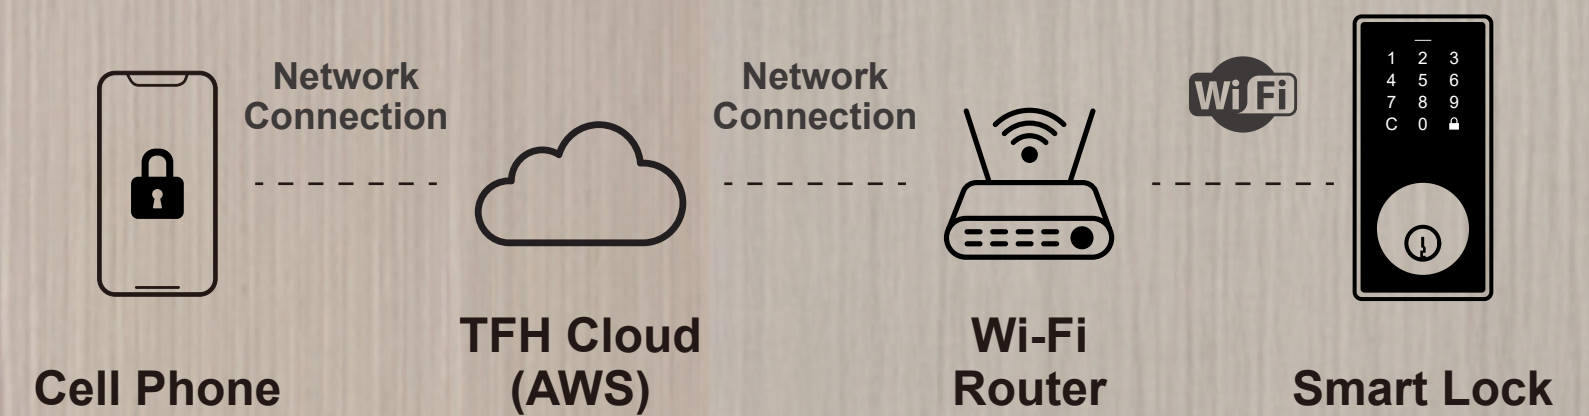

Works with iKey Connect App
Full Control with Your Smartphone

Google Play is a trademark of Google LLC. Apple and the Apple logos are trademarks of Apple Inc., registered in the U.S. and other countries. App store is a service mark of Apple Inc. The Bluetooth® word mark and logos are owned by Bluetooth SIG, Inc. Other third-party brands and names are the property of their respective owners.