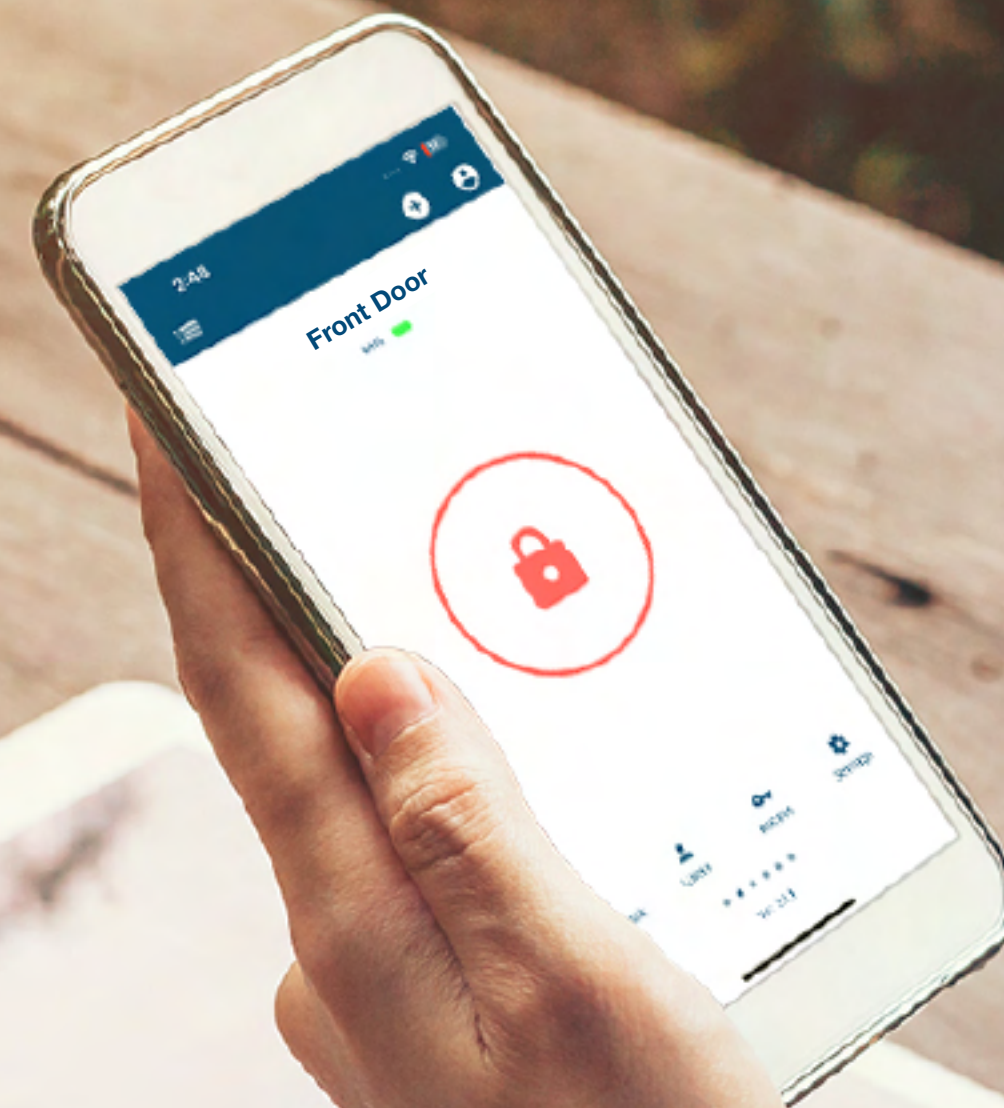

## Connects to Your Home Wi-Fi

A turnkey solution with smart lock, gateway, TFH developed app and cloud platform (AWS), which will provide you the ability for a smarter access.

Works with iKey Connect App  
Full Control with Your Smartphone

# Remote Control

Remotely lock and unlock, share guest access, view all lock activity in the event log and check if your door is shut and secure using Wi-Fi connectivity.