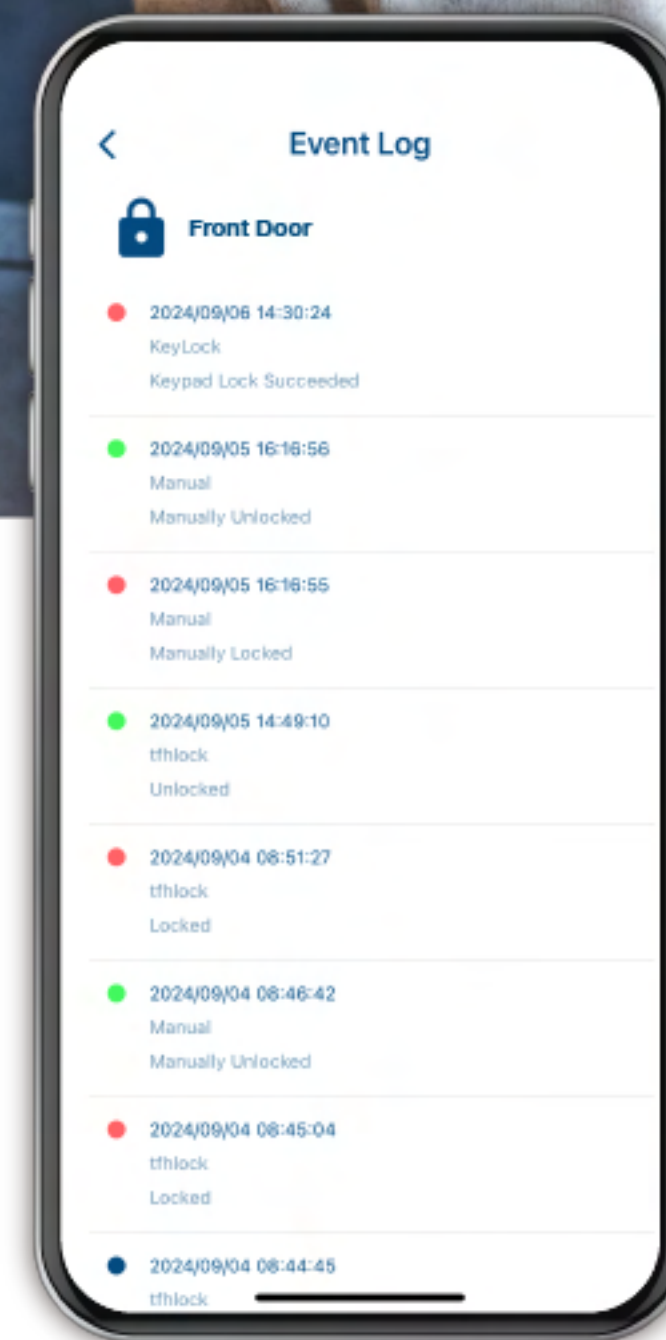

# Remote Control

Remotely lock and unlock, share guest access, view all lock activity in the event log and check if your door is shut and secure using Wi-Fi connectivity.

# Smart Speaker

You can control your lock using just your voice with Amazon Alexa or GoogleAssistant-enabled devices.

Google and Google Home are trademarks of Google LLC.  
Amazon, Alexa and all related logos are trademarks of Amazon.com, Inc. or its affiliates.

# The ikey Connect App functionalities

## Event Log

Keeps a detailed log of all lock/unlock activities, showing who accessed the device and when. View the full history through your mobile app, ensuring complete visibility and enhanced security.